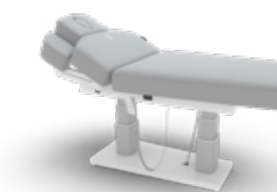

White base / Wit onderstel
Plata upholstery / Plata bekleding