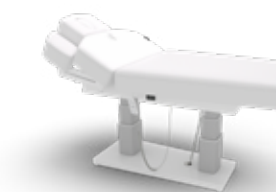

White base / Wit onderstel
White upholstery / Witte bekleding

View this model online

Scan the QR code and see all its possibilities in detail.

Bekijk dit model online

Scan deze QR Code en zie alle mogelijkheden nog eens praktisch op een rijtje.