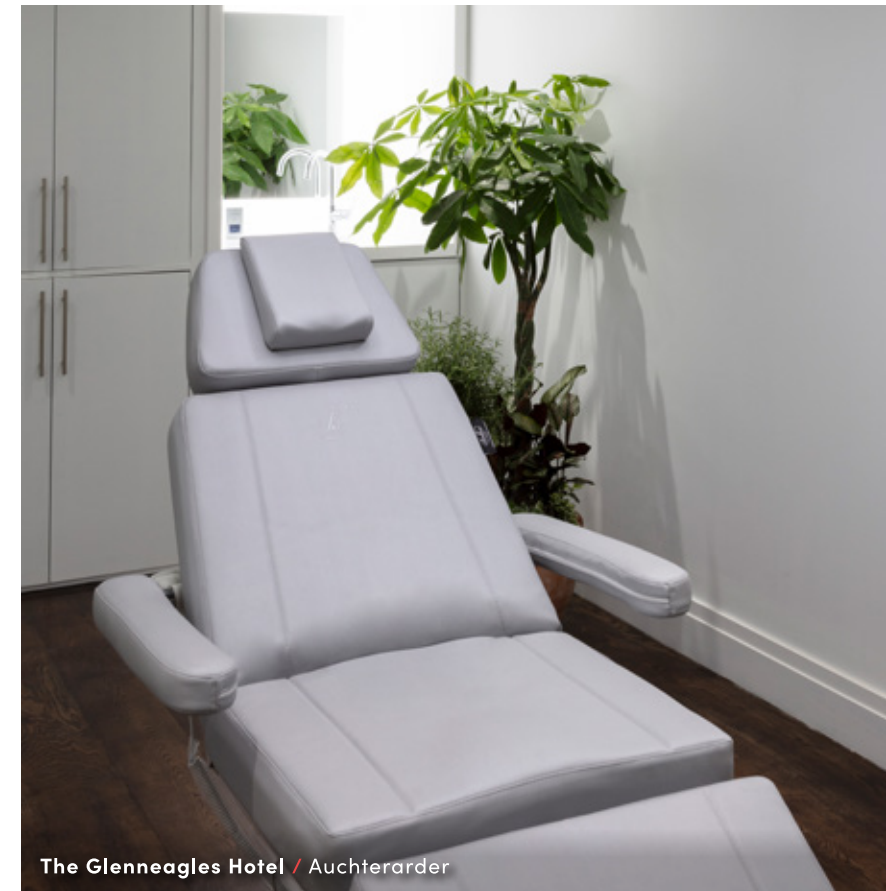

House of Joy & Health / Zwolle

Deltion College / Zwolle

The Glenneagles Hotel / Auchterarder