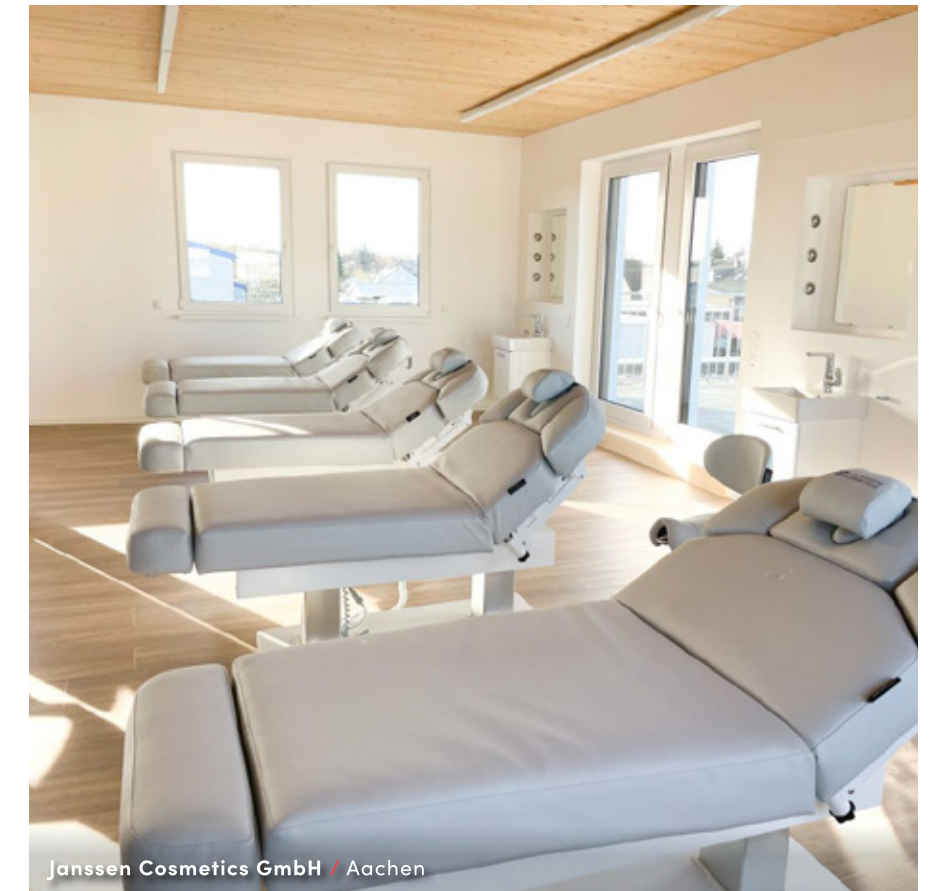

Monastic Medical Beauty GmbH / St. Gallen

Janssen Cosmetics GmbH / Aachen