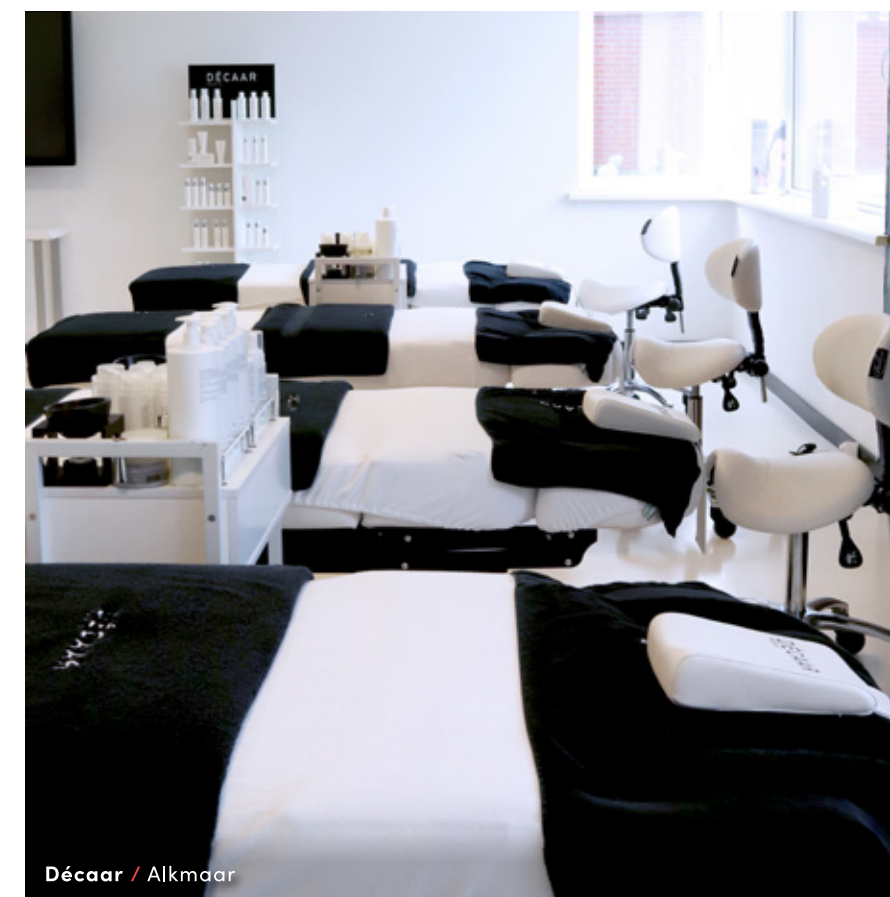

Hotel Jakarta Amsterdam / Amsterdam

Dermaesthetics / Bussum

Décaar / Alkmaar