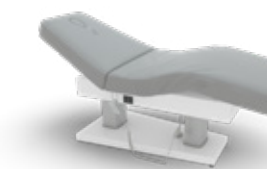

White base / Wit onderstel
Plata upholstery / Plata bekleding