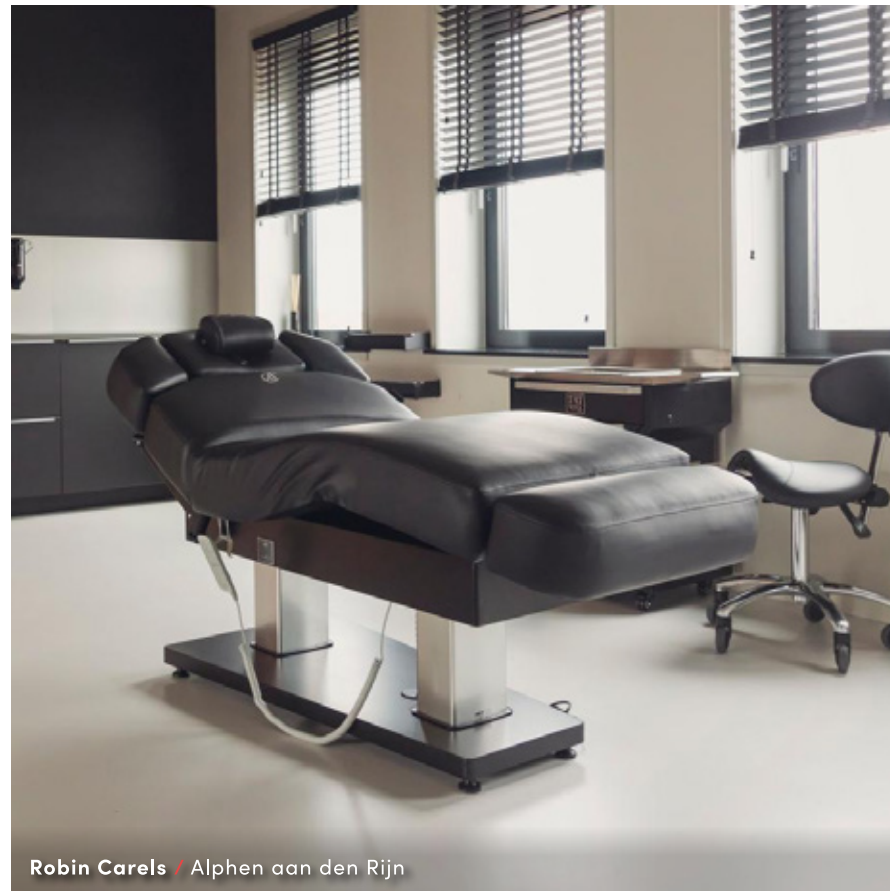

Evolution the Beauty Company / Prizren

Robin Carels / Alphen aan den Rijn