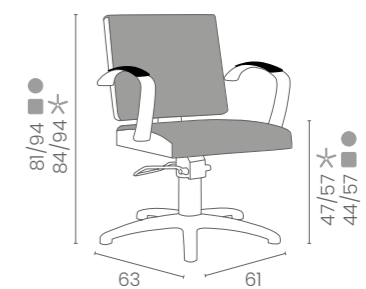

# DIVA

COLORI IN FOTO:  
COLOURS IN PHOTO:  
VINTAGE WHITE G3  
VINTAGE GREY K1

LR/C804

**€449**

	POMPA CON FRENO PUMP WITH BRAKE		POMPA CON FRENO E BASE NERA PUMP WITH BRAKE AND BLACK BASE
★	LR/C804 <b>€449</b>	★	LR/C804N <b>€469</b>
R	LR/C804/R <b>€499</b>	RN	LR/C804/RN <b>€519</b>
S	LR/C804/S <b>€499</b>	SN	LR/C804/SN <b>€519</b>