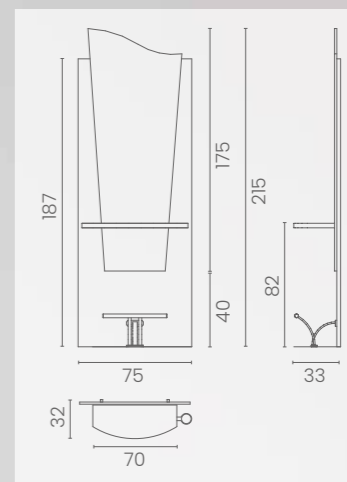

VENEZIA

LR/M070-B
€499

DISPONIBILE CON LED
AVAILABLE WITH LED
LR/AC040
€99