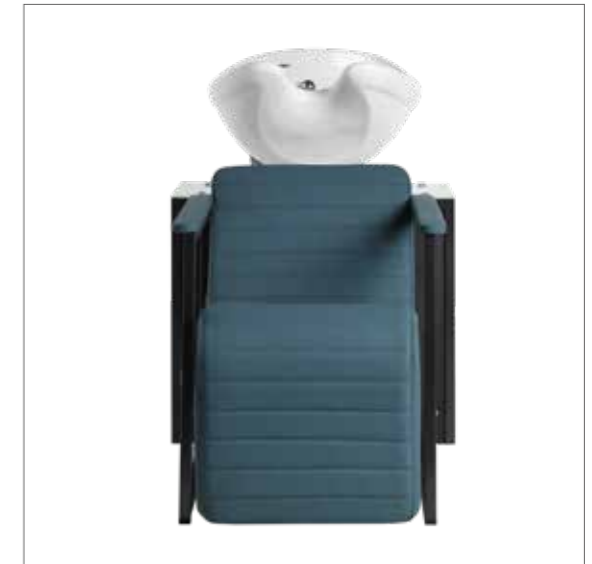

LR/W081/B €1.899	LR/W082/B €1.749
	LR/W081/N €1.999	LR/W082/N €1.849