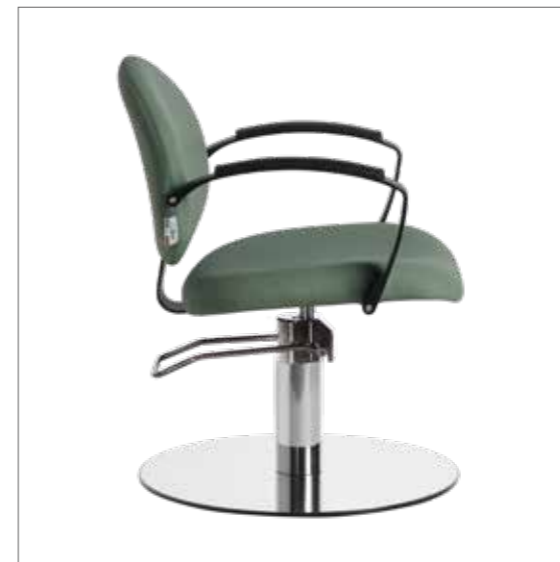

# TINA

COLORI IN FOTO:  
COLOURS IN PHOTO:  
MULBERRY N4  
SAGE GREEN N6

LR/C254  
**€449**

	POMPA CON FRENO PUMP WITH BRAKE	POMPA CON FRENO E BASE NERA PUMP WITH BRAKE AND BLACK BASE
★	LR/C254 <b>€449</b>	LR/C254N <b>€469</b>
● R	LR/C254/R <b>€499</b>	LR/C254/RN <b>€519</b>
■ S	LR/C254/S <b>€499</b>	LR/C254/SN <b>€519</b>