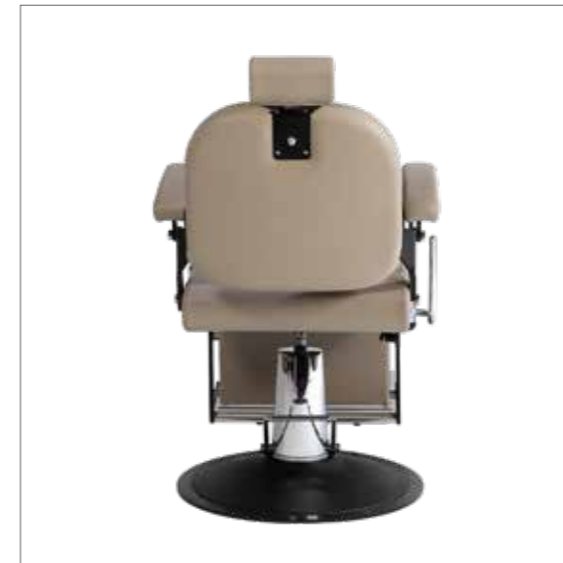

# LEVANTE

COLORE IN FOTO:  
COLOUR IN PHOTO:  
TEA 62

LR/BC750

**€1.999**

LR/BC755

**€2.199**

DISPONIBILE IN 42 COLORI / AVAILABLE IN 42 COLOURS