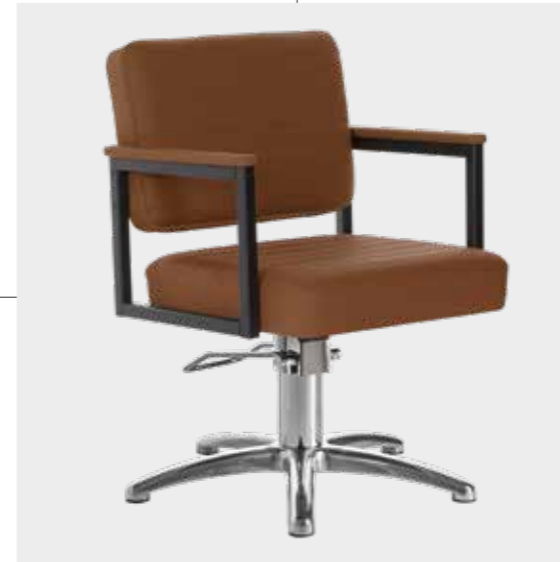

LR/C154
€499

	POMPA CON FRENO PUMP WITH BRAKE		POMPA CON FRENO E BASE NERA PUMP WITH BRAKE AND BLACK BASE
★	LR/C154 €499	★	LR/C154N €519
R	LR/C154/R €549	RN	LR/C154/RN €569
S	LR/C154/S €549	SN	LR/C154/SN €569