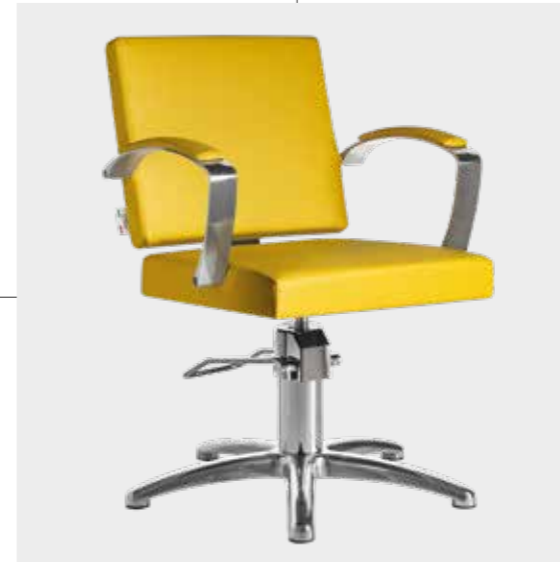

LR/C854

€479