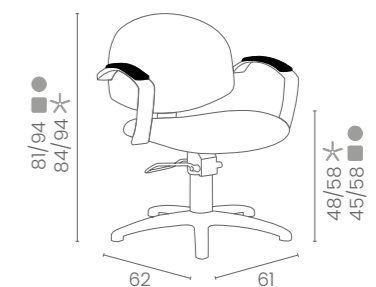

# TINA

COLORI IN FOTO:  
COLOURS IN PHOTO:  
MULBERRY N4  
SAGE GREEN N6

LR/C254  
**€449**

	POMPA CON FRENO PUMP WITH BRAKE	POMPA CON FRENO E BASE NERA PUMP WITH BRAKE AND BLACK BASE
★	LR/C254 <b>€449</b>	LR/C254N <b>€469</b>
● R	LR/C254/R <b>€499</b>	LR/C254/RN <b>€519</b>
■ S	LR/C254/S <b>€499</b>	LR/C254/SN <b>€519</b>