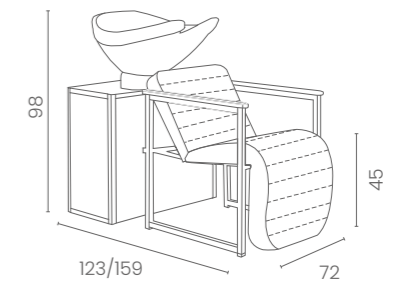

# ALBA

COLORE IN FOTO:  
COLOUR IN PHOTO:  
PEACOCK BLUE N3

LR/W081/B  
**€1.899**

	LR/W081/B <b>€1.899</b>	LR/W082/B <b>€1.749</b>
	LR/W081/N <b>€1.999</b>	LR/W082/N <b>€1.849</b>

DISPONIBILE IN 42 COLORI / AVAILABLE IN 42 COLOURS