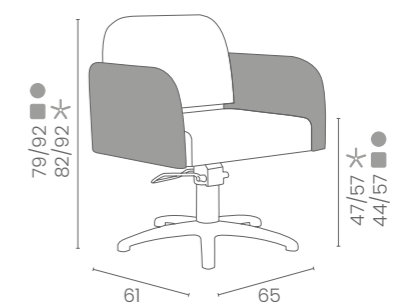

# OPERA

COLORI IN FOTO:  
COLOURS IN PHOTO:  
BEIGE PEARL P4  
BLACK PEARL P1

LR/C304

**€399**

	POMPA CON FRENO PUMP WITH BRAKE
★	LR/C304 <b>€399</b>
R	LR/C304/R <b>€449</b>
S	LR/C304/S <b>€449</b>

	POMPA CON FRENO E BASE NERA PUMP WITH BRAKE AND BLACK BASE
★	LR/C304N <b>€419</b>
RN	LR/C304/RN <b>€469</b>
SN	LR/C304/SN <b>€469</b>