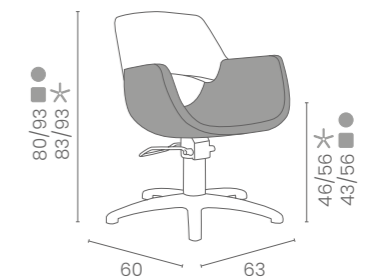

# BELLA

COLORI IN FOTO:  
COLOURS IN PHOTO:  
COGNAC N5  
SAGE GREEN N6

LR/C504

€549

	POMPA CON FRENO PUMP WITH BRAKE
★	LR/C504 €549
R	LR/C504/R €599
S	LR/C504/S €599

	POMPA CON FRENO E BASE NERA PUMP WITH BRAKE AND BLACK BASE
★	LR/C504N €569
RN	LR/C504/RN €619
SN	LR/C504/SN €619