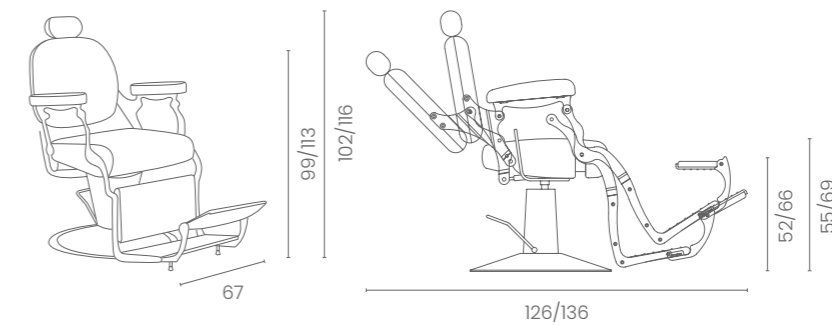

# LEVANTE

COLORE IN FOTO:  
COLOUR IN PHOTO:  
TEA 62

LR/BC750

**€1.999**

LR/BC755

**€2.199**

DISPONIBILE IN 42 COLORI / AVAILABLE IN 42 COLOURS