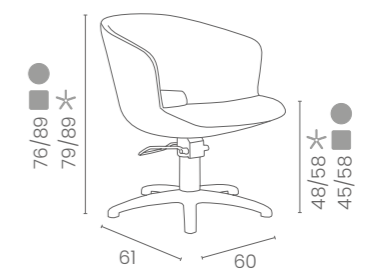

# ELENA

COLORI IN FOTO:  
COLOURS IN PHOTO:  
SAGE GREEN N6  
MULBERRY N4

LR/C354

**€499**

	POMPA CON FRENO PUMP WITH BRAKE
★	LR/C354 <b>€499</b>
R	LR/C354/R <b>€549</b>
S	LR/C354/S <b>€549</b>

	POMPA CON FRENO E BASE NERA PUMP WITH BRAKE AND BLACK BASE
★	LR/C354N <b>€519</b>
RN	LR/C354/RN <b>€569</b>
SN	LR/C354/SN <b>€569</b>