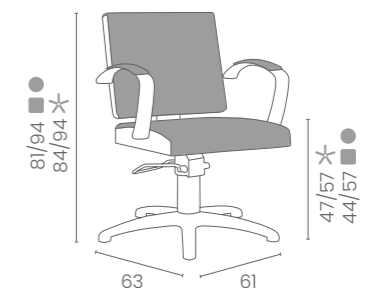

# DIVA+

COLORI IN FOTO:  
COLOURS IN PHOTO:  
YELLOW PEARL P7  
DARK GREY G6

LR/C854

**€479**

	POMPA CON FRENO PUMP WITH BRAKE		POMPA CON FRENO E BASE NERA PUMP WITH BRAKE AND BLACK BASE
★	LR/C854 <b>€479</b>	★	LR/C854N <b>€499</b>
R	LR/C854/R <b>€529</b>	RN	LR/C854/RN <b>€549</b>
S	LR/C854/S <b>€529</b>	SN	LR/C854/SN <b>€549</b>