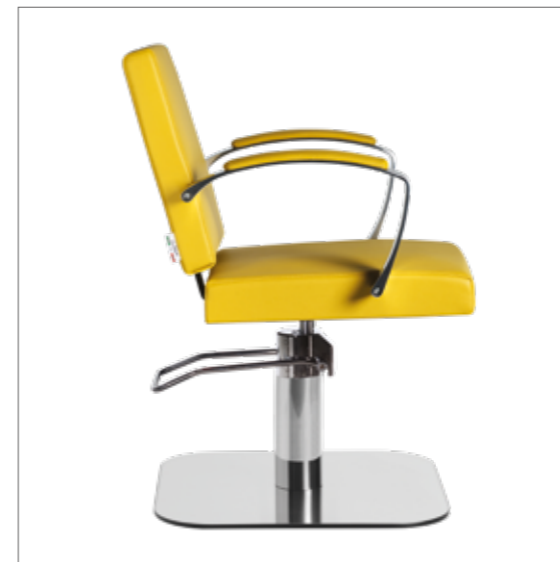

LR/C854

€479