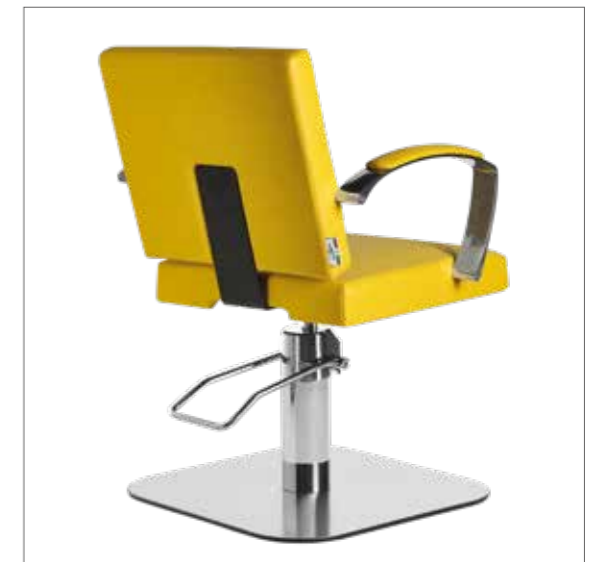

LR/C854

€479