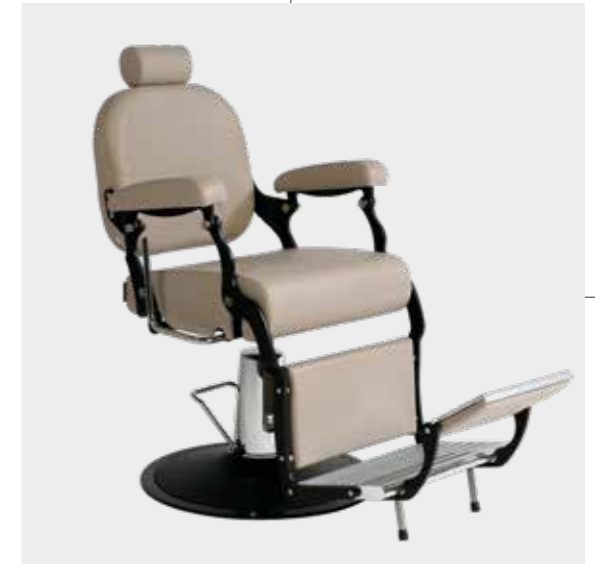

# LEVANTE

COLORE IN FOTO:  
COLOUR IN PHOTO:  
TEA 62

LR/BC750

**€1.999**

LR/BC755

**€2.199**

DISPONIBILE IN 42 COLORI / AVAILABLE IN 42 COLOURS