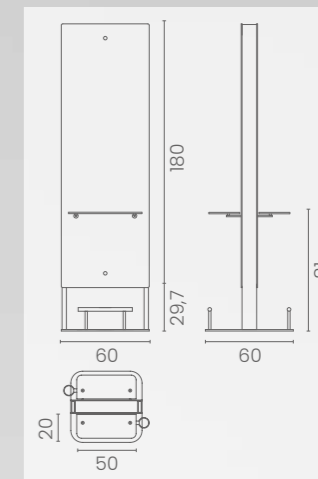

MOTIVO

LR/M062-A
€1.299