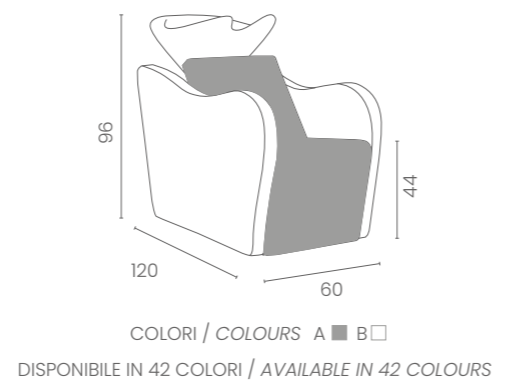

# GILDA

LR/W102/B

**€1.199**

COLORE IN FOTO:  
COLOUR IN PHOTO:  
VINTAGE BROWN F5

LR/W092/B

**€1.199**

COLORE IN FOTO:  
COLOUR IN PHOTO:  
SAGE GREEN N6

	LR/W102/B <b>€1.199</b>
	LR/W102/N <b>€1.299</b>