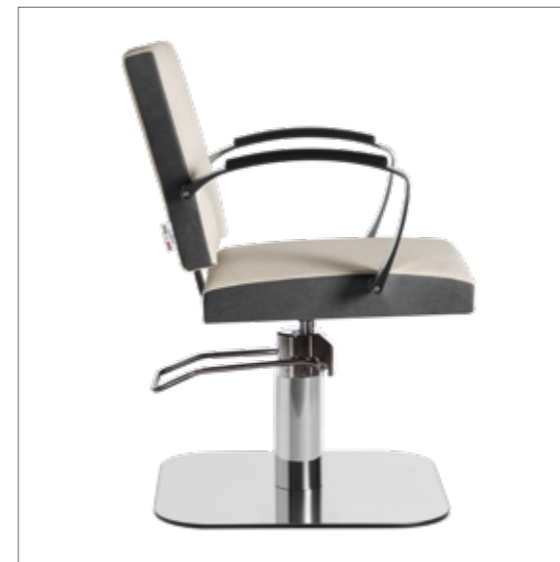

# DIVA

COLORI IN FOTO:  
COLOURS IN PHOTO:  
VINTAGE WHITE G3  
VINTAGE GREY K1

LR/C804

**€449**

	POMPA CON FRENO PUMP WITH BRAKE		POMPA CON FRENO E BASE NERA PUMP WITH BRAKE AND BLACK BASE
★	LR/C804 <b>€449</b>	★	LR/C804N <b>€469</b>
R	LR/C804/R <b>€499</b>	RN	LR/C804/RN <b>€519</b>
S	LR/C804/S <b>€499</b>	SN	LR/C804/SN <b>€519</b>