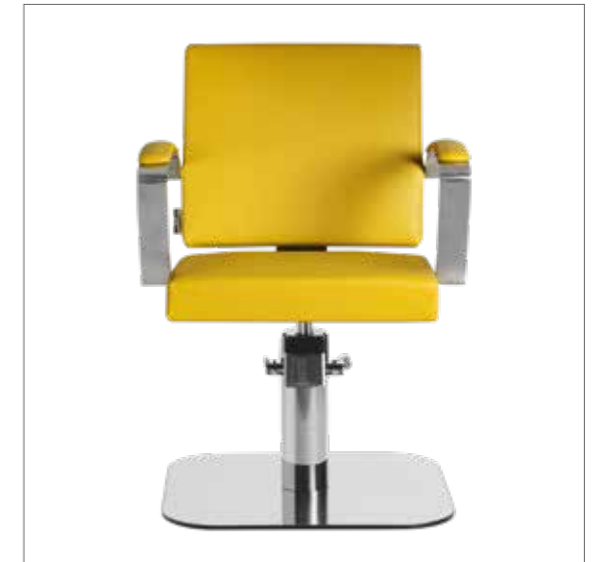

LR/C854

€479