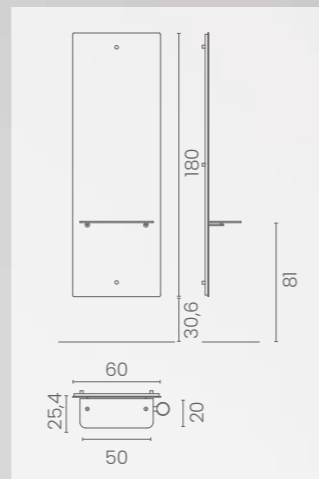

MOTIVO

LR/M060-A
€599