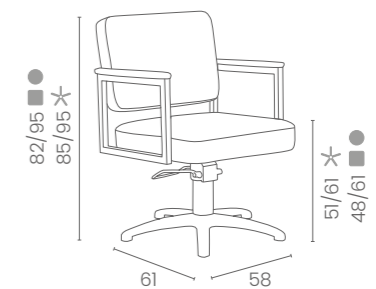

# ANDREA

COLORI IN FOTO:  
COLOURS IN PHOTO:  
PEACOCK BLUE N3  
COGNAC N5

LR/C154  
**€499**

	POMPA CON FRENO PUMP WITH BRAKE		POMPA CON FRENO E BASE NERA PUMP WITH BRAKE AND BLACK BASE
★	LR/C154 <b>€499</b>	★	LR/C154N <b>€519</b>
R	LR/C154/R <b>€549</b>	RN	LR/C154/RN <b>€569</b>
S	LR/C154/S <b>€549</b>	SN	LR/C154/SN <b>€569</b>