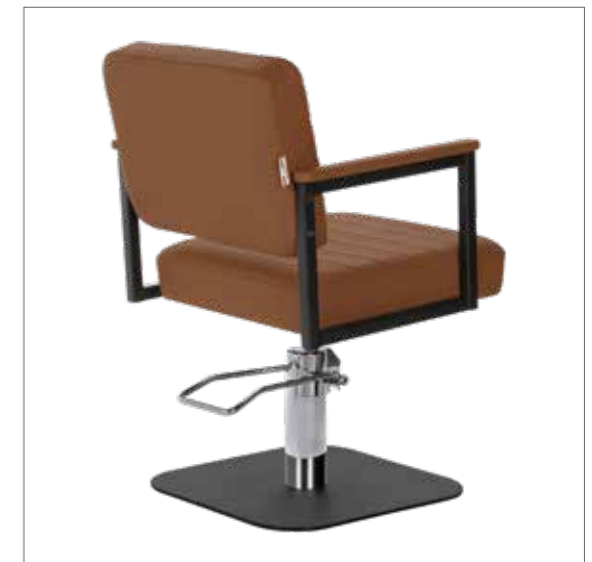

LR/C154
€499

	POMPA CON FRENO PUMP WITH BRAKE		POMPA CON FRENO E BASE NERA PUMP WITH BRAKE AND BLACK BASE
★	LR/C154 €499	★	LR/C154N €519
R	LR/C154/R €549	RN	LR/C154/RN €569
S	LR/C154/S €549	SN	LR/C154/SN €569