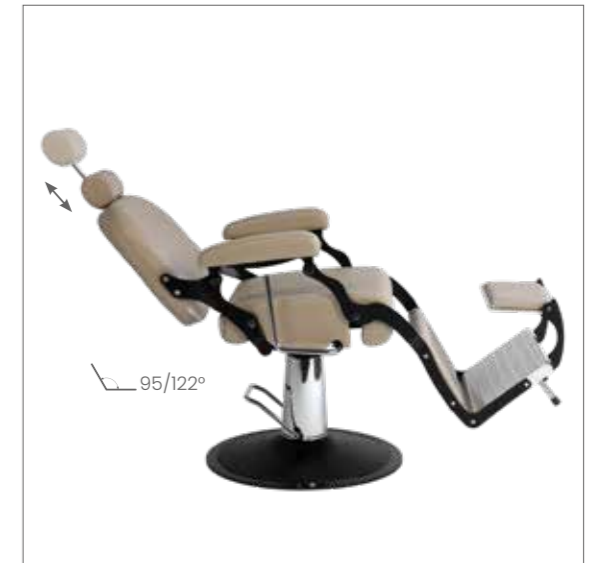

# LEVANTE

COLORE IN FOTO:  
COLOUR IN PHOTO:  
TEA 62

LR/BC750

**€1.999**

LR/BC755

**€2.199**

DISPONIBILE IN 42 COLORI / AVAILABLE IN 42 COLOURS