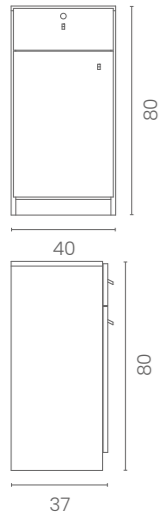

CARPI

LR/MC010
LR/MC015
€299

LR/MC010