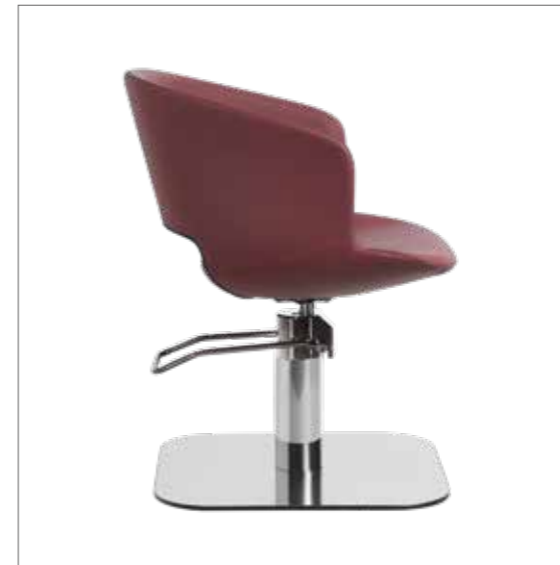

# ELENA

COLORI IN FOTO:  
COLOURS IN PHOTO:  
SAGE GREEN N6  
MULBERRY N4

LR/C354

**€499**

	POMPA CON FRENO PUMP WITH BRAKE
★	LR/C354 <b>€499</b>
R	LR/C354/R <b>€549</b>
S	LR/C354/S <b>€549</b>

	POMPA CON FRENO E BASE NERA PUMP WITH BRAKE AND BLACK BASE
★	LR/C354N <b>€519</b>
RN	LR/C354/RN <b>€569</b>
SN	LR/C354/SN <b>€569</b>