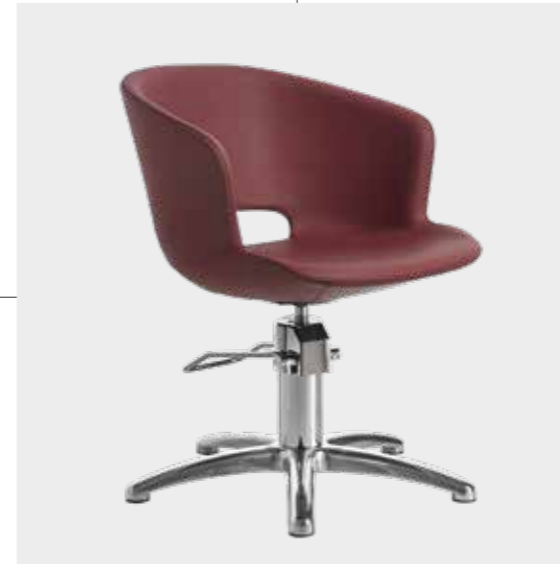

# ELENA

COLORI IN FOTO:  
COLOURS IN PHOTO:  
SAGE GREEN N6  
MULBERRY N4

LR/C354

**€499**

	POMPA CON FRENO PUMP WITH BRAKE
★	LR/C354 <b>€499</b>
R	LR/C354/R <b>€549</b>
S	LR/C354/S <b>€549</b>

	POMPA CON FRENO E BASE NERA PUMP WITH BRAKE AND BLACK BASE
★	LR/C354N <b>€519</b>
RN	LR/C354/RN <b>€569</b>
SN	LR/C354/SN <b>€569</b>