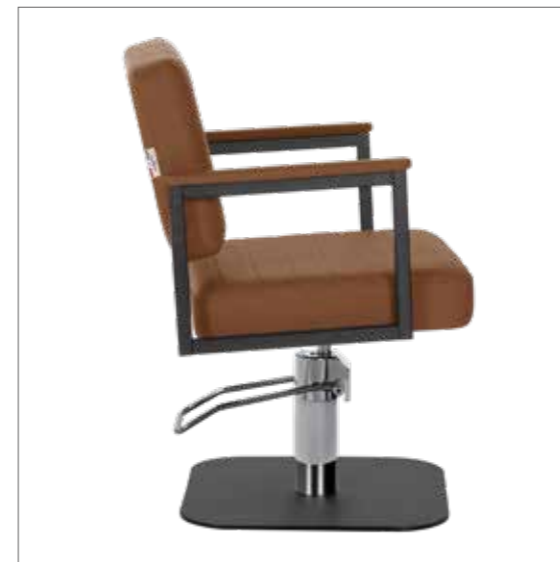

LR/C154
€499

	POMPA CON FRENO PUMP WITH BRAKE		POMPA CON FRENO E BASE NERA PUMP WITH BRAKE AND BLACK BASE
★	LR/C154 €499	★	LR/C154N €519
R	LR/C154/R €549	RN	LR/C154/RN €569
S	LR/C154/S €549	SN	LR/C154/SN €569