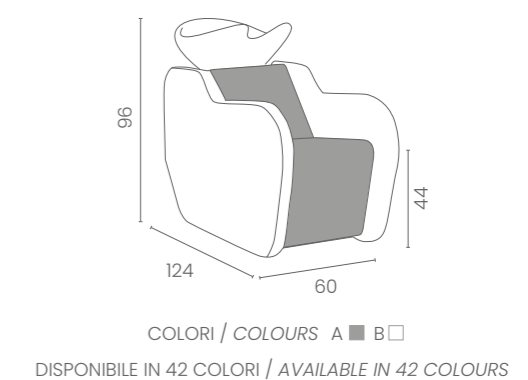

LR/W092/B €1.199
	LR/W092/N €1.299