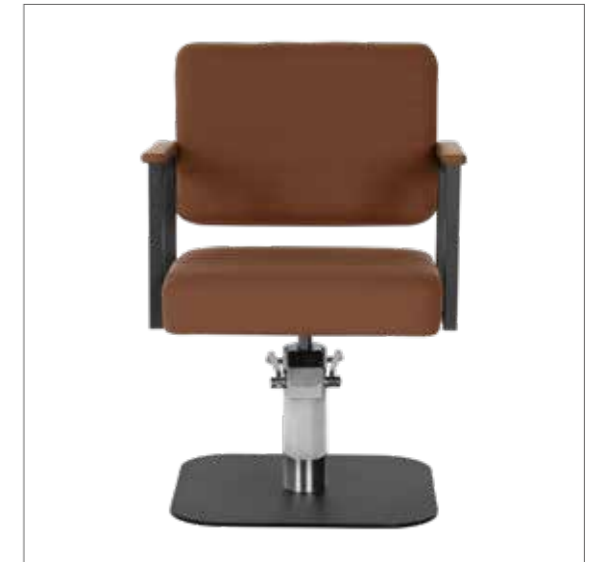

LR/C154
€499

	POMPA CON FRENO PUMP WITH BRAKE		POMPA CON FRENO E BASE NERA PUMP WITH BRAKE AND BLACK BASE
★	LR/C154 €499	★	LR/C154N €519
R	LR/C154/R €549	RN	LR/C154/RN €569
S	LR/C154/S €549	SN	LR/C154/SN €569