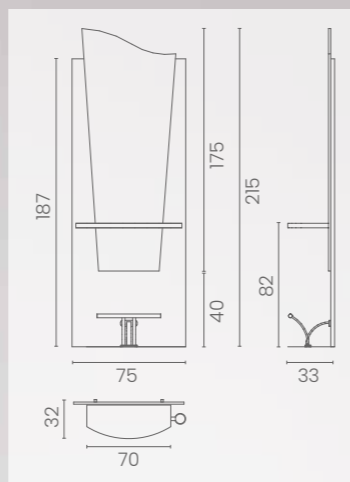

VENEZIA

LR/M080-D
€499

DISPONIBILE CON LED
AVAILABLE WITH LED
LR/AC040
€99