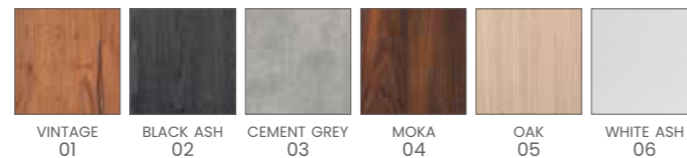

GIOVE

LR/M110
€499

DISPONIBILE CON LED
AVAILABLE WITH LED
LR/AC110
€89

RIPIANI DISPONIBILI NEI MATERIALI
SHELVES AVAILABLE IN THE MATERIALS

LR/BC650
€1.099

FIGARO

COLORI IN FOTO:
COLOURS IN PHOTO:
VINTAGE ASH G4
VINTAGE BLACK G1

COLORI / COLOURS A ■ B □
DISPONIBILE IN 42 COLORI / AVAILABLE IN 42 COLOURS