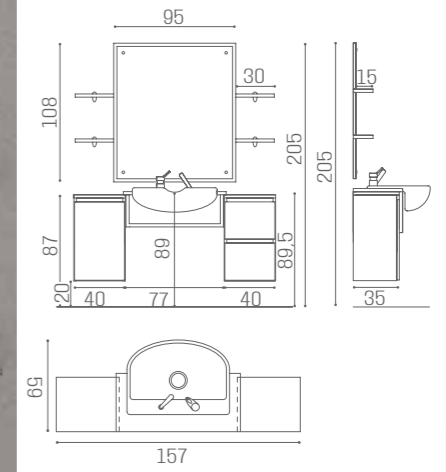

MIRRORS MONZA

AVAILABLE IN THE MATERIALS

MM/110
€2.999

MM/111/B
€3.749

MM/111/N
€3.849

MM/120
€1.499

MM/121/B
€2.379

MM/121/N
€2.479