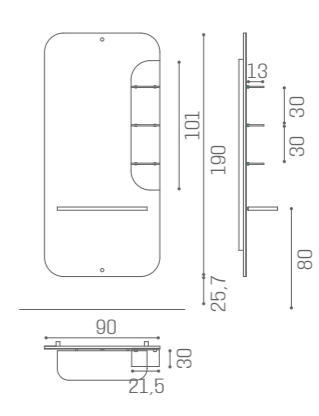

MIRRORS NEW YORK

MI/512-09
€3.999

AVAILABLE IN THE MATERIALS

VINTAGE 01	BLACK ASH 02	CEMENT GREY 03	MOKA 04	OAK 05	WHITE ASH 06

MIRRORS NEW YORK

MI/510-09
€1.749

AVAILABLE IN THE MATERIALS

VINTAGE 01	BLACK ASH 02	CEMENT GREY 03	MOKA 04	OAK 05	WHITE ASH 06