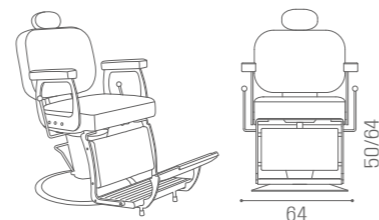

IN PHOTO:
VINTAGE WINE K7

IN PHOTO:
VINTAGE WINE K7

SH/297-6
€3.749

SH/298-6
€3.999

SH/267-6
€3.629

SH/268-6
€3.879

BARBER PREMIER BLACK

IN PHOTO:
VINTAGE TAN G2