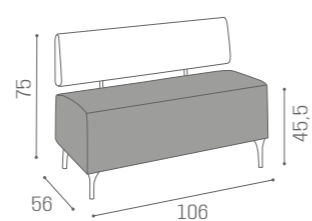

WAITING AREA OPALE

IN PHOTO:
A VINTAGE BLUE K2
B VINTAGE ICE K8

WAITING AREA PICCADILLY

IN PHOTO:
GREY PEARL P2

SH/954
€569

SH/955
€879

COLOURS A ● B ○

RC/130
€749