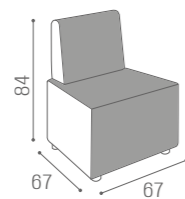

RC/140
€999

COLOURS A ● B ○
MATERIALS C ●

● AVAILABLE IN THE MATERIALS

WAITING AREA TRANSFORMER

IN PHOTO:
VINTAGE BROWN F5
VINTAGE WHITE G3

WAITING AREA HEX

IN PHOTO:
MARINE L2
GOLD K6

RC/051
€419