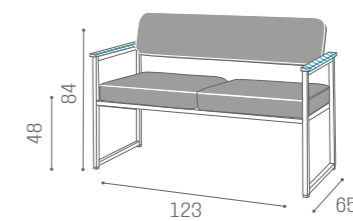

WAITING AREA OPALE

IN PHOTO:
A VINTAGE BLUE K2
B VINTAGE ICE K8

WAITING AREA PICCADILLY

IN PHOTO:
GREY PEARL P2

COLOURS A ● B ○

COLOURS A ● B ○
MATERIALS C ●

● AVAILABLE IN THE MATERIALS