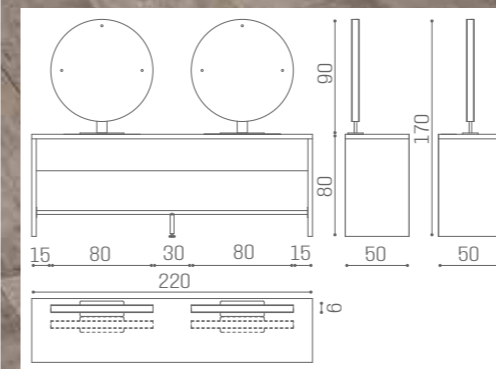

MIRRORS BROOKLYN

ACC/065
€99

MIRRORS BROOKLYN

ACC/065
€99