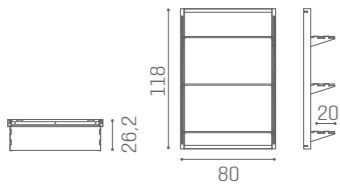

GILERA+
CS/475
€329

ACCESSORIES

* ACC/200
€279

ACCESSORIES

ON THE WALL

WS/051
€689

WS/052
€1.249

WS/053
€1.809