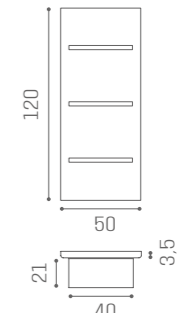

LED LIGHTING

DECOR RT/011
€299