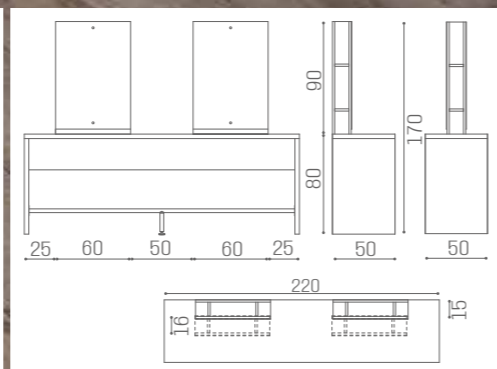

MIRRORS LYON

MI/050-01
€869

SERVER AVAILABLE SEE PAGE 95

MIRRORS SPACE

ALUMINIUM - MIRROR
MI/440-07
€1.129

ALUMINIUM
MI/440-06
€1.129

MIRRORS BROOKLYN

ACC/065
€99