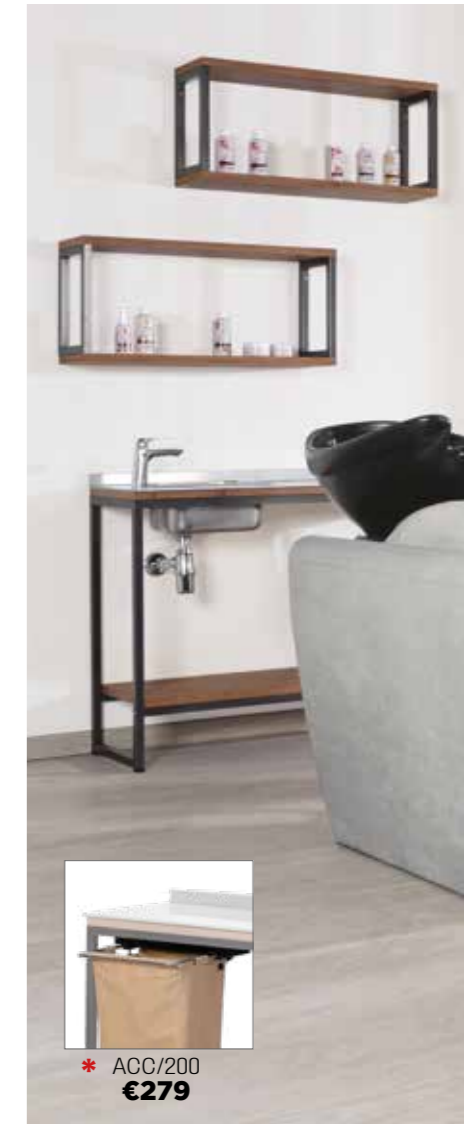

WO/201
€1.249

EYE RT/095 €249

STOOLS

HARLEY
ESP/1000-2
€149

MUSTANG
CS/301
€279

GILERA
CS/400
€219

HARLEY+
CS/275
€249

MUSTANG+
CS/375
€379

GILERA+
CS/475
€329

ACCESSORIES

* ACC/200
€279

ACCESSORIES

ON THE WALL

WS/051
€689

WS/052
€1.249

WS/053
€1.809