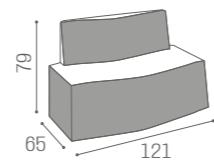

COLOURS A ● B ○