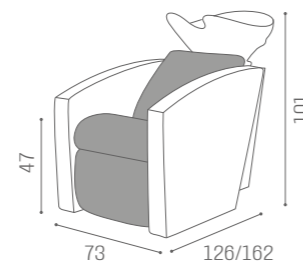

ELECTRIC LEG REST	
	WU/110/B €3.129	WU/111/B €2.499
	WU/110/N €3.219	WU/111/N €2.599
	WU/110/M €3.369	WU/111/M €2.749

COLOURS A ● B ○