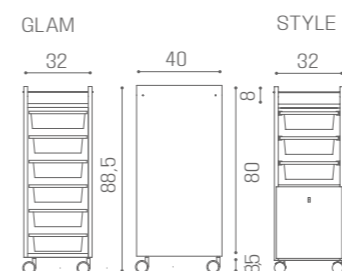

CEMENT GREY 03

MOKA 04

OAK 05

WHITE ASH 06

GLAM 32 40 88.5

STYLE 32 40 80

TOWER 40 70 35

STYLE ONLY WHITE ASH 06