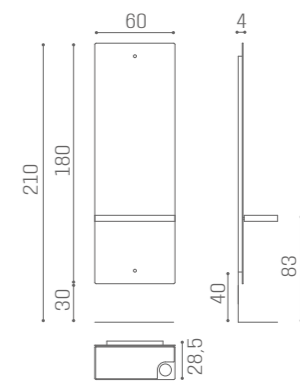

REMOTE CONTROL FOR MULTICOLOUR RGB LIGHTING

MIRRORS LUNAR

ALUMINIUM - MIRROR
MI/372-07
€2.189

ALUMINIUM
MI/372-06
€2.189

MIRRORS LUNAR

ALUMINIUM - MIRROR
MI/370-07
€869

ALUMINIUM
MI/370-06
€869

SERVER AVAILABLE SEE PAGE 95