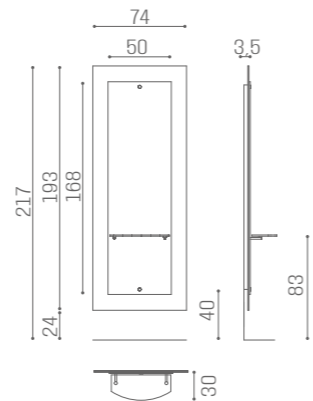

MIRRORS LYON

MI/050-01
€869

SERVER AVAILABLE SEE PAGE 95