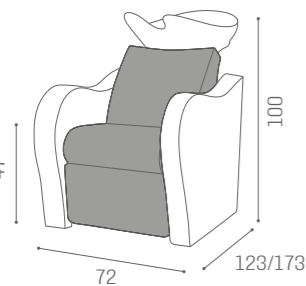

MASSAGE	 ELECTRIC	 LEG REST	
	WU/130/B €12.699	WU/131/B €9.699	WU/138/B €8.199
	WU/130/N €12.999	WU/131/N €9.999	WU/138/N €8.499
	WU/130/M €13.449	WU/131/M €10.449	WU/138/M €8.949

COLOURS A ● B ○