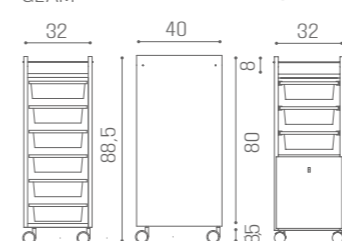

CEMENT GREY 03

MOKA 04

OAK 05

WHITE ASH 06

GLAM 32 40 88.5

STYLE 32 40 80

TOWER 40 70 35

STYLE ONLY WHITE ASH 06