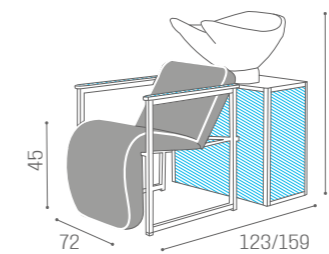

C ● AVAILABLE
IN THE MATERIALS