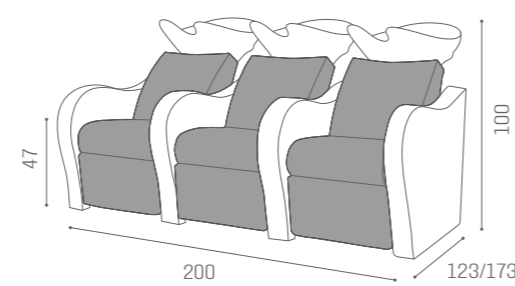

MASSAGE	 ELECTRIC	 LEG REST	
	WU/130/B €12.699	WU/131/B €9.699	WU/138/B €8.199
	WU/130/N €12.999	WU/131/N €9.999	WU/138/N €8.499
	WU/130/M €13.449	WU/131/M €10.449	WU/138/M €8.949

COLOURS A ● B ○