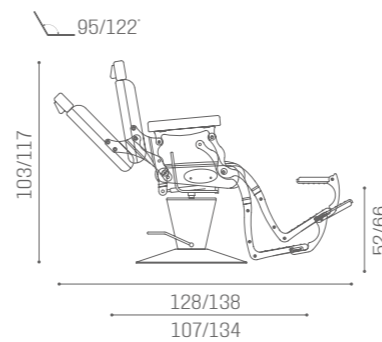

BARBER PREMIER BLACK

IN PHOTO:
VINTAGE TAN G2

IN PHOTO:
VINTAGE TAN G2

BARBER PREMIER WHITE