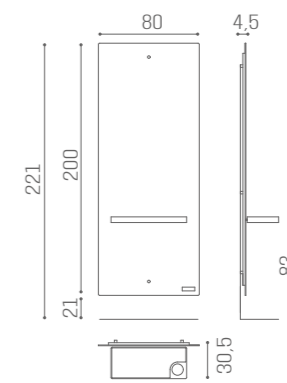

MIRRORS LYON

MI/050-01
€869

SERVER AVAILABLE SEE PAGE 95

MIRRORS SPACE

ALUMINIUM - MIRROR
MI/440-07
€1.129

ALUMINIUM
MI/440-06
€1.129

MIRRORS BROOKLYN

ACC/065
€99