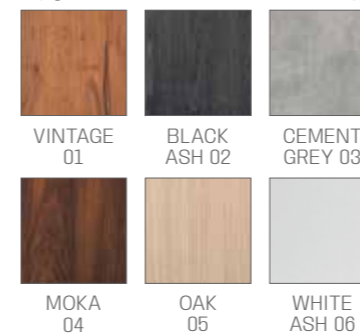

COLOURS A ● B ○
MATERIALS C ●

● AVAILABLE IN THE MATERIALS