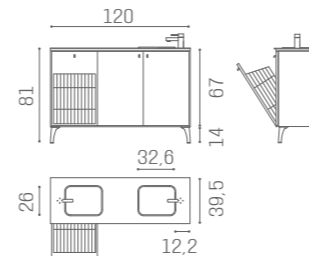

MOKA
04

OAK
05

WHITE
ASH 06

GLASS TOP

INCLUDED WITH
WO/138 - WO/139
WO/143 - WO/144
WO/145

WO/138
€1.249

WO/144
€1.499

WO/139
€1.249