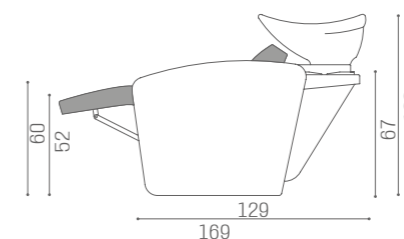

WASH UNITS
SUBLIME

IN PHOTO:
A MILK 61
B MARINE L2

IN PHOTO:
COGNAC N5

WASH UNITS
SUBLIME

1 SEATER

	 MASSAGE CHAISE LONGUE	 CHAISE LONGUE	
	WU/160/B €4.999	WU/161/B €3.999	WU/162/B €3.299
	WU/160/N €5.099	WU/161/N €4.099	WU/162/N €3.399
	WU/160/M €5.249	WU/161/M €4.249	WU/162/M €3.549

2 SEATER

	 MASSAGE CHAISE LONGUE	 CHAISE LONGUE	
	WU/620/B €9.599	WU/621/B €7.599	WU/622/B €6.199
	WU/620/N €9.799	WU/621/N €7.799	WU/622/N €6.399
	WU/620/M €10.099	WU/621/M €8.099	WU/622/M €6.699

3 SEATER

	 MASSAGE CHAISE LONGUE	 CHAISE LONGUE	
	WU/630/B €14.199	WU/631/B €11.199	WU/632/B €9.099
	WU/630/N €14.499	WU/631/N €11.499	WU/632/N €9.399
	WU/630/M €14.949	WU/631/M €11.949	WU/632/M €9.849

COLOURS A ● B ○