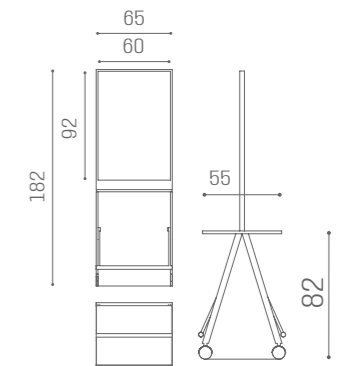

	WU/065/B €1.939
	WU/065/N €2.039
	WU/065/M €2.189

SERVER ST/033
€319

AVAILABLE FOR LUNAR AND LYON MIRRORS

CURTAIN ACC/070-B
€199

EACH PACK HAS 20 PIECES OF 27X27 CM (HOOKS INCLUDED)

SCUOLA MI/202
€869

ACCESSORIES