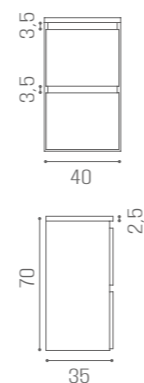

OAK 05

WHITE ASH 06

HAIRDRYER HOLDER INCLUDED WITH TROLLEYS

TROLLEYS

GLAM

TR/07
€499

VINTAGE 01

BLACK ASH 02