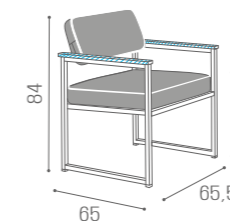

WAITING AREA OPALE

IN PHOTO:
A VINTAGE BLUE K2
B VINTAGE ICE K8

WAITING AREA PICCADILLY

IN PHOTO:
GREY PEARL P2

SH/954
€569

SH/955
€879

COLOURS A ● B ○

RC/130
€749