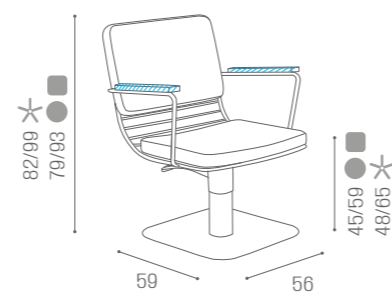

SWIVEL	PUMP WITH BRAKE
★	CH/230-1 €729	CH/230-4 €1.129
R	CH/230-1/R €929	CH/230-4/R €1.259
S	CH/230-1/S €929	CH/230-4/S €1.259

	BLACK PUMP WITH BRAKE
★	CH/230-4N €1.179
R	CH/230-4/RN €1.309
S	CH/230-4/SN €1.309

MATERIALS C ●