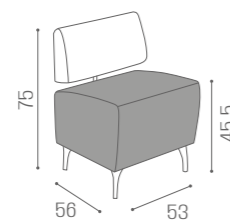

WAITING AREA OPALE

IN PHOTO:
A VINTAGE BLUE K2
B VINTAGE ICE K8

WAITING AREA PICCADILLY

IN PHOTO:
GREY PEARL P2

SH/954
€569

SH/955
€879

COLOURS A ● B ○

RC/130
€749