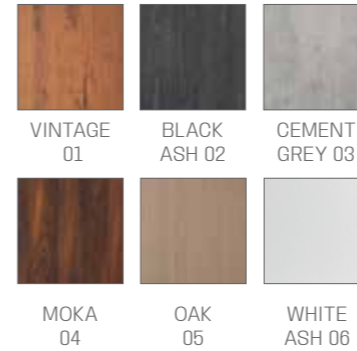

LED LIGHTING, UPHOLSTERED PANEL

ACCESSORIES

RAINBOW SHELVES AND SHINE ARE AVAILABLE IN THE MATERIALS:

VINTAGE 01

BLACK ASH 02

CEMENT GREY 03

MOKA 04

OAK 05