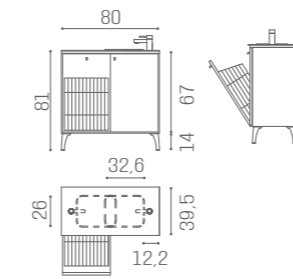

MOKA
04

OAK
05

WHITE
ASH 06

GLASS TOP

INCLUDED WITH
WO/138 - WO/139
WO/143 - WO/144
WO/145

WO/138
€1.249

WO/144
€1.499

WO/139
€1.249