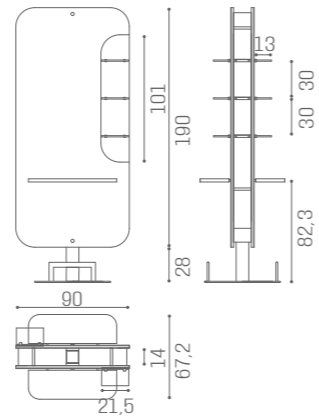

MIRRORS NEW YORK

MI/512-09
€3.999

AVAILABLE IN THE MATERIALS

VINTAGE 01	BLACK ASH 02	CEMENT GREY 03	MOKA 04	OAK 05	WHITE ASH 06

MIRRORS NEW YORK

MI/510-09
€1.749

AVAILABLE IN THE MATERIALS

VINTAGE 01	BLACK ASH 02	CEMENT GREY 03	MOKA 04	OAK 05	WHITE ASH 06