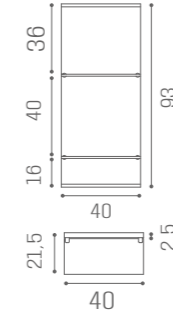

SHINE RT/092
€469