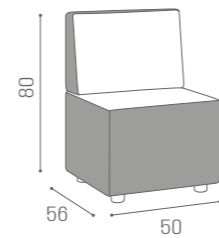

IN PHOTO:
A VINTAGE WHITE G3
B COGNAC N5

IN PHOTO:
VINTAGE BROWN F5

BARBER

EXÉCUTIF

RC/121
€439

RC/121-5
€499

COLOURS A ● B ○

SH/278-6
€3.749