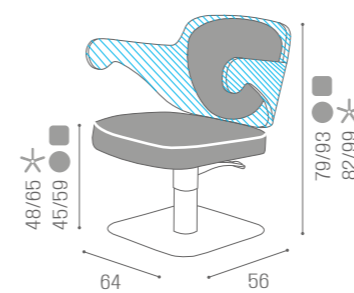

COLOURS A ● B ○
MATERIALS C ●

	SWIVEL	PUMP WITH BRAKE
★	CH/220-1 €849	CH/220-4 €1.249
R	CH/220-1/R €1.049	CH/220-4/R €1.379
S	CH/220-1/S €1.049	CH/220-4/S €1.379

	BLACK PUMP WITH BRAKE
★	CH/220-4N €1.299
R	CH/220-4/RN €1.429
S	CH/220-4/SN €1.429