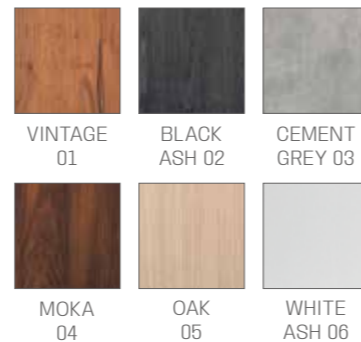

WASH UNITS MADISONWASH

IN PHOTO:
A VINTAGE BLACK G1
B VINTAGE TAN G2
C VINTAGE 01

IN PHOTO:
A SAGE GREEN N6
B PEBBLE BLACK N1
C BLACK ASH 02

WASH UNITS SOHO

	WU/450/B €2.379
	WU/450/N €2.479
	WU/450/M €2.629

COLOURS A ● B ○
MATERIALS C ●

C ● AVAILABLE
IN THE MATERIALS

C ● AVAILABLE
IN THE MATERIALS

COLOURS A ● B ○
MATERIALS C ●

ELECTRIC LEG REST		
WU/750/B €3.129	WU/760/B €2.879	
WU/750/N €3.229	WU/760/N €2.979	
WU/750/M €3.379	WU/760/M €3.129