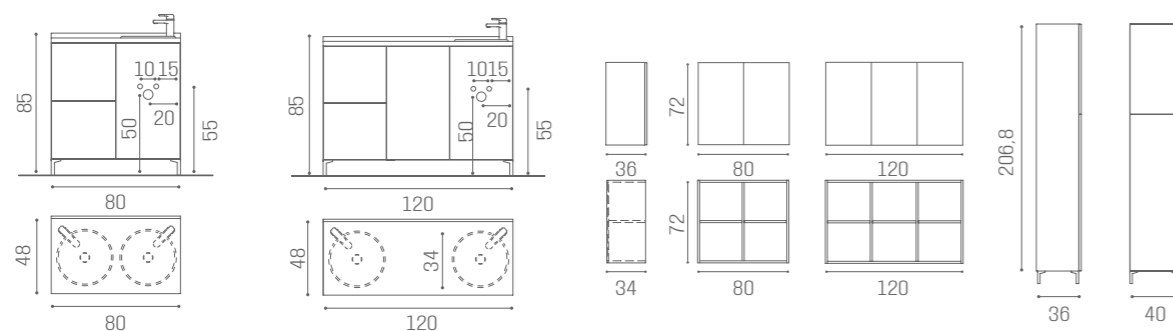

SERVICE CABINETS WALL SYSTEM

IN PHOTO:
WS/030 - WS/031
WS/084 - WS/037
VINTAGE 01

SERVICE CABINETS WALL SYSTEM

80 CM

WS/038
€999

120 CM

WS/040
€1.379

WS/030 WS/031
€819

WS/082
€1.379

WS/084
€1.689

WS/083
€1.379

WS/085
€1.689

FRONT AVAILABLE IN
THE MATERIALS

VINTAGE 01

BLACK ASH 02

CEMENT GREY 03

MOKA 04

OAK 05

WHITE ASH 06

WS/036
€549

WS/037
€779

WS/042
€399

WS/043
€599