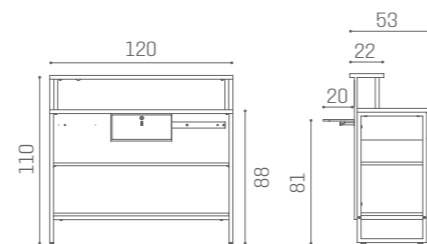

DESKS HI-POD

RD/310
€1.499

RD/350
€999

AVAILABLE IN THE MATERIALS

VINTAGE 01	BLACK ASH 02	CEMENT GREY 03	MOKA 04	OAK 05	WHITE ASH 06

AVAILABLE IN THE MATERIALS

VINTAGE 01	BLACK ASH 02	CEMENT GREY 03	MOKA 04	OAK 05	WHITE ASH 06