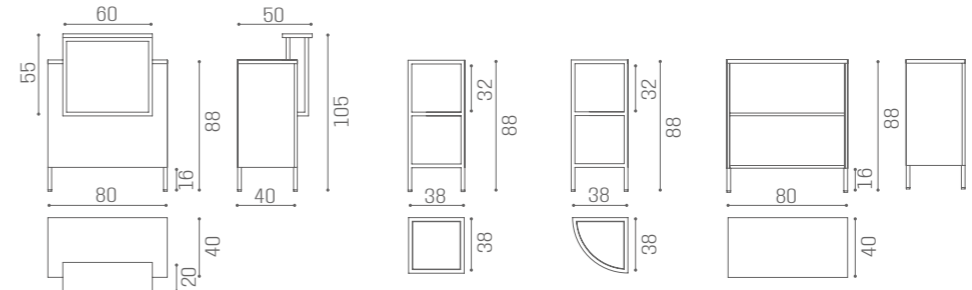

AVAILABLE IN THE MATERIALS