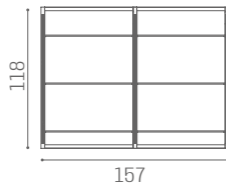

METAL FRAME - LED BACKLIT - OPAQUE GLASS - ADJUSTABLE GLASS SHELVES

ICE

GL/008
€169

GL/034
€189

GL/036
€209

RAINBOW

RT/300
€549

RT/310
€599