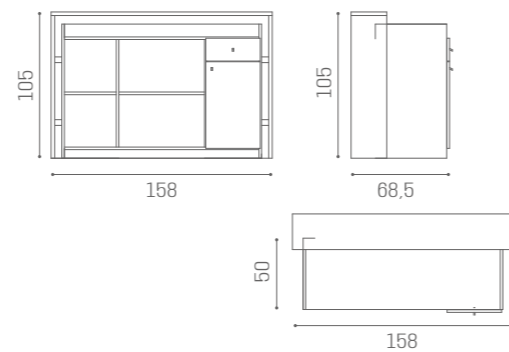

MULTICOLOUR RGB LIGHTING
RD/039
€2.379

UPHOLSTERED PANEL
RD/037
€1.939

L60 X W30 CM
SHELF ACC/080
€249