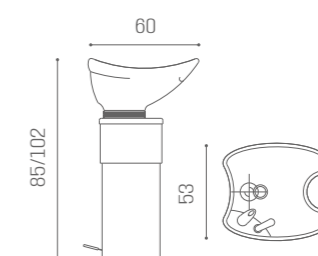

	WU/065/B €1.939
	WU/065/N €2.039
	WU/065/M €2.189

SERVER ST/033
€319

AVAILABLE FOR LUNAR AND LYON MIRRORS

CURTAIN ACC/070-B
€199

EACH PACK HAS 20 PIECES OF 27X27 CM (HOOKS INCLUDED)

SCUOLA MI/202
€869

ACCESSORIES