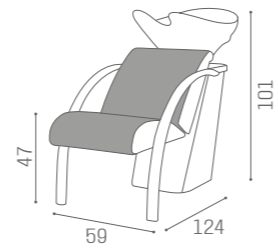

IN PHOTO:
DREAMWASH CHOCOLATE MILK K3
COMPACT VINTAGE BLUE K2

	SH/222/B €1.939
	SH/222/N €2.039
	SH/222/M €2.189

COLOURS A ● B ○