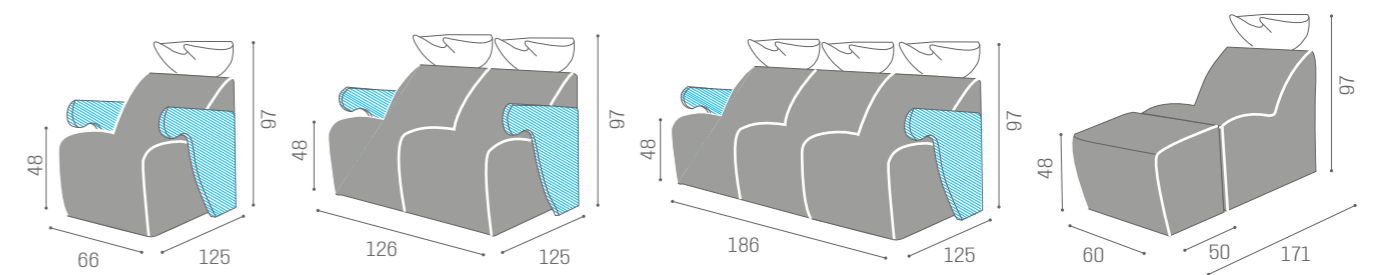

COLOURS A ● B ○
MATERIALS C ●