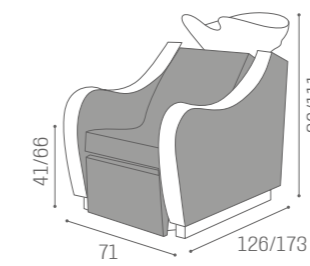

COMPACT

	BLACK STRUCTURE	SILVER STRUCTURE
	WU/250-21/B €1.999	WU/250-22/B €1.999
	WU/250-21/N €2.099	WU/250-22/N €2.099
	WU/250-21/M €2.249	WU/250-22/M €2.249

LINK
WU/L241 BLACK
WU/L242 SILVER
€50

IN PHOTO:
VINTAGE TAN G2