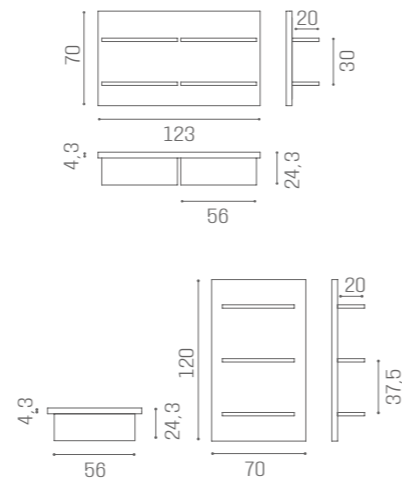

METAL FRAME - LED BACKLIT - OPAQUE GLASS - ADJUSTABLE GLASS SHELVES

ICE

GL/008
€169

GL/034
€189

GL/036
€209

RAINBOW

RT/300
€549

RT/310
€599