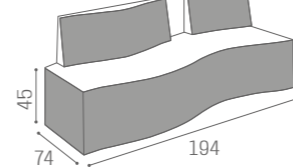

COLOURS A ● B ○