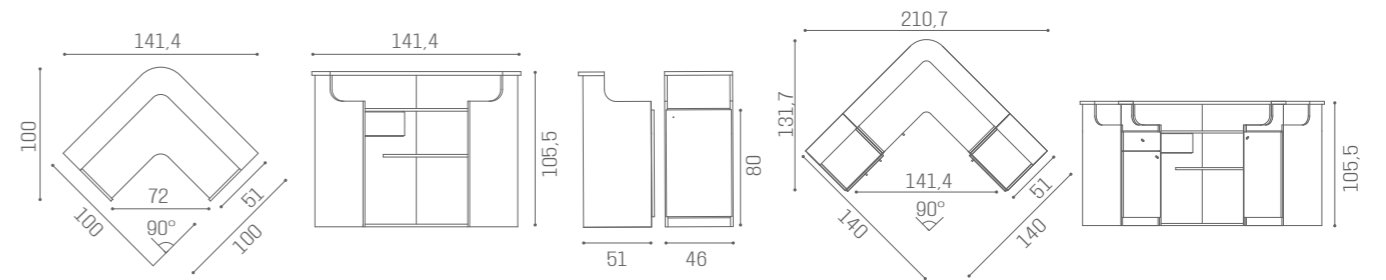

RD/260
€2.689

RD/262
€3.379

RD/264
€3.379

RD/266
€4.069

L60 X W30 CM

SHELF ACC/085
€269

RD/266

DESKS IMPACT