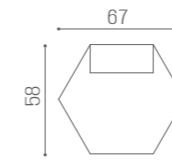

RC/050
€319

COLOURS A ● B ○

RC/052
€419

RC/110
€379

RC/111
€469

COLOURS A ● B ○

WAITING AREA

ELLE