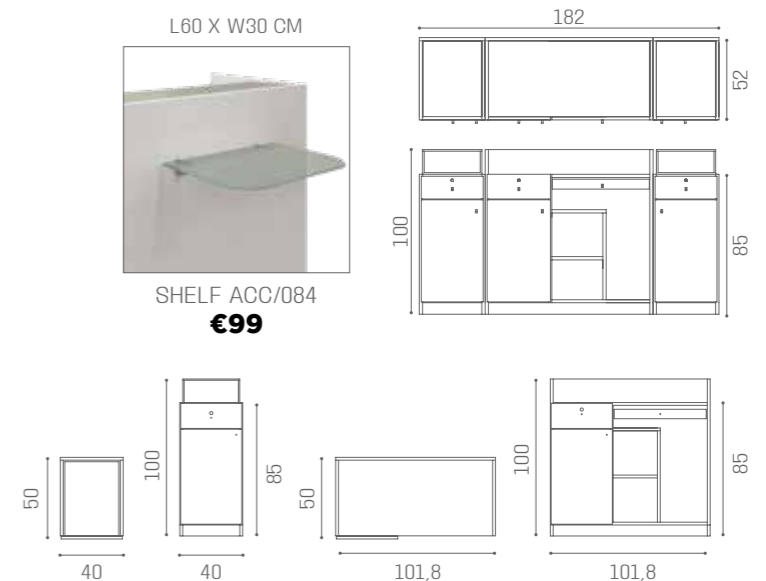

RD/286
€2.379

RD/282
€3.249

RD/287
€3.379

RD/282 - RD/287

DESKS FORM

IN PHOTO:
GOLD K6

DESKS FORM

RD/250
€1.439