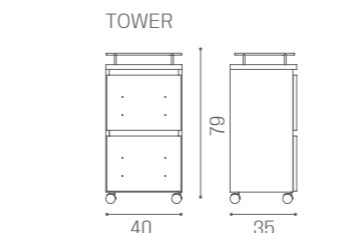

CEMENT GREY 03

MOKA 04

OAK 05

WHITE ASH 06

GLAM 32 40 88.5

STYLE 32 40 80

TOWER 40 70 35

STYLE ONLY WHITE ASH 06