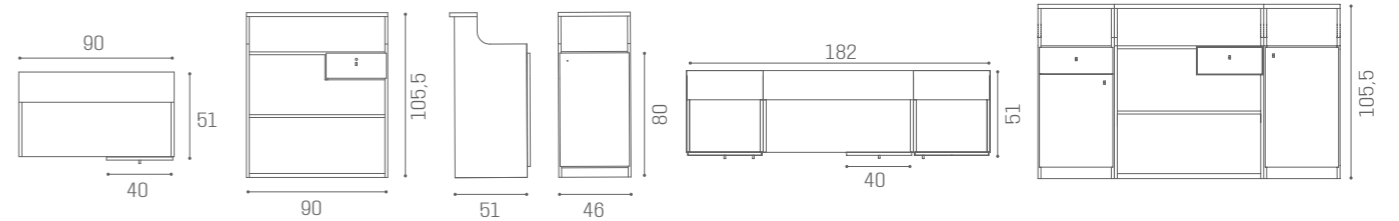

IN PHOTO:
VINTAGE ASH G4

DESKS IMPACT

RD/270
€999

RD/272
€1.689

RD/274
€1.689

RD/276
€2.379

SHELF ACC/084
€99

RD/276