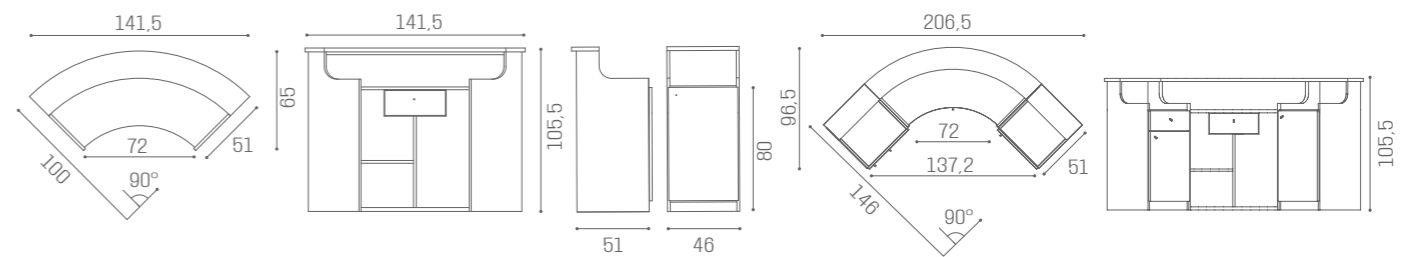

RD/252
€2.129

RD/254
€2.129

RD/256
€2.819

L60 X W30 CM
SHELF ACC/085
€269

RD/256

DESKS SMART

IN PHOTO:
VINTAGE BROWN F5

DESKS SMART