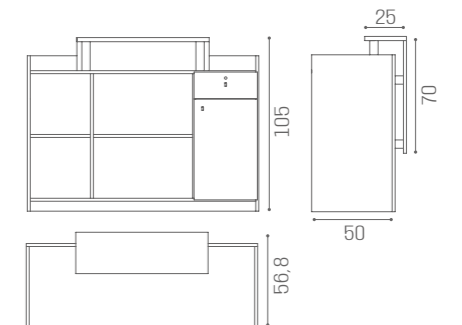

MULTICOLOUR RGB LIGHTING
RD/039
€2.379

UPHOLSTERED PANEL
RD/037
€1.939

L60 X W30 CM
SHELF ACC/080
€249

RD/038
€1.439

FRONT PANEL AVAILABLE IN THE MATERIALS

DESKS CARNABY

IN PHOTO:
VINTAGE 01

IN PHOTO:
A WHITE ASH 06
B OAK 05