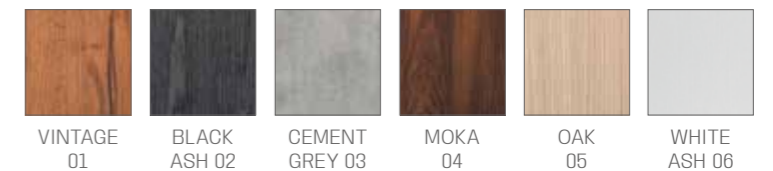

/B WHITE

/N BLACK

/M MATT

C AVAILABLE IN THE MATERIALS

VINTAGE
01BLACK
ASH 02CEMENT
GREY 03MOKA
04OAK
05WHITE
ASH 06COLOURS A ● B ○
MATERIALS C ●

WASH UNITS
LEGENDIN PHOTO:
VINTAGE ICE K8

1 SEATER

	MASSAGE CHAISE LONGUE	CHAISE LONGUE	
	WU/510/B €4.749	WU/511/B €4.149	WU/512/B €3.299
	WU/510/N €4.849	WU/511/N €4.249	WU/512/N €3.399
	WU/510/M €4.999	WU/511/M €4.399	WU/512/M €3.549