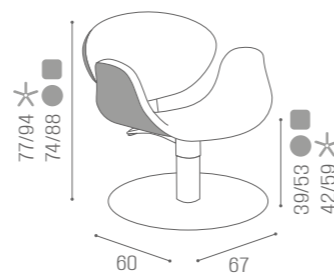

SWIVEL	PUMP WITH BRAKE
★	SH/430-1 €729	SH/430-4 €1.129
R	SH/430-1/R €929	SH/430-4/R €1.249
S	SH/430-1/S €929	SH/430-4/S €1.249

	BLACK PUMP WITH BRAKE
★	SH/430-4N €1.179
R	SH/430-4/RN €1.299
S	SH/430-4/SN €1.299

COLOURS A ● B ○