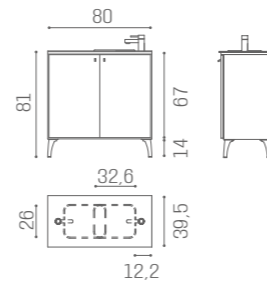

MOKA
04

OAK
05

WHITE
ASH 06

GLASS TOP

INCLUDED WITH
WO/138 - WO/139
WO/143 - WO/144
WO/145

WO/138
€1.249

WO/144
€1.499

WO/139
€1.249