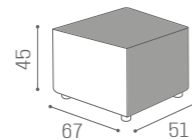

COLOURS A ● B ○