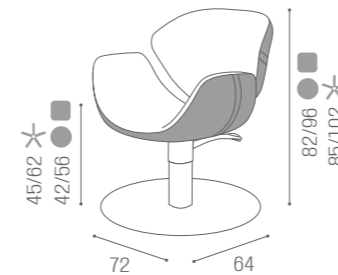

COLOURS A ● B ○

	SWIVEL	PUMP WITH BRAKE
★	CH/090-1 €849	CH/090-4 €1.249
R	CH/090-1/R €1.049	CH/090-4/R €1.379
S	CH/090-1/S €1.049	CH/090-4/S €1.379

	BLACK PUMP WITH BRAKE
★	CH/090-4N €1.299
R	CH/090-4/RN €1.429
S	CH/090-4/SN €1.429

SEE PAGE 38 FOR
RECLINING VERSION

SEE PAGE 39 FOR
RECLINING VERSION