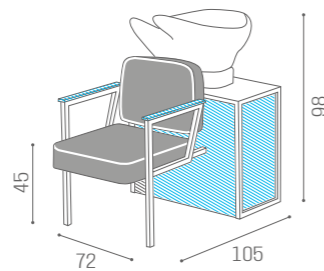

WASH UNITS MADISONWASH

IN PHOTO:
A VINTAGE BLACK G1
B VINTAGE TAN G2
C VINTAGE 01

IN PHOTO:
A SAGE GREEN N6
B PEBBLE BLACK N1
C BLACK ASH 02

WASH UNITS SOHO

	WU/450/B €2.379
	WU/450/N €2.479
	WU/450/M €2.629