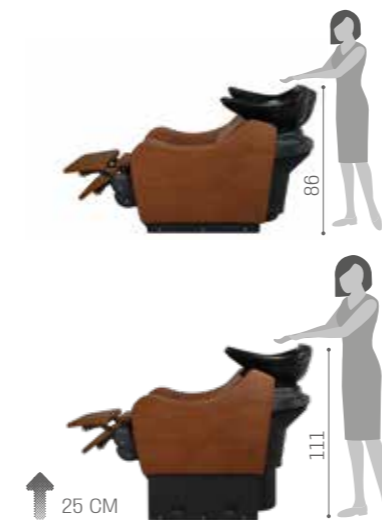

COMPACT

	BLACK STRUCTURE	SILVER STRUCTURE
	WU/250-21/B €1.999	WU/250-22/B €1.999
	WU/250-21/N €2.099	WU/250-22/N €2.099
	WU/250-21/M €2.249	WU/250-22/M €2.249

LINK
WU/L241 BLACK
WU/L242 SILVER
€50

IN PHOTO:
VINTAGE TAN G2