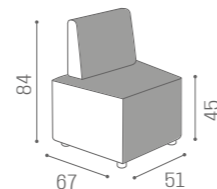

RC/110
€379