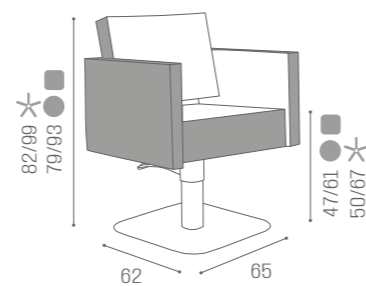

	SWIVEL	PUMP WITH BRAKE
★	SH/890-1 €849	SH/890-4 €1.249
R	SH/890-1/R €1.049	SH/890-4/R €1.379
S	SH/890-1/S €1.049	SH/890-4/S €1.379

	BLACK PUMP WITH BRAKE
★	SH/890-4N €1.299
R	SH/890-4/RN €1.429
S	SH/890-4/SN €1.429