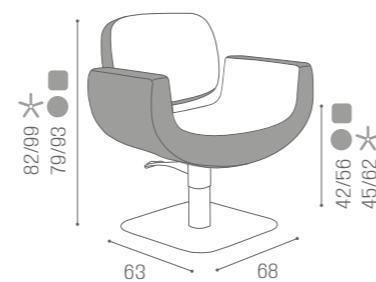

SWIVEL	PUMP WITH BRAKE
★	CH/180-1 €849	CH/180-4 €1.249
R	CH/180-1/R €1.049	CH/180-4/R €1.379
S	CH/180-1/S €1.049	CH/180-4/S €1.379

	BLACK PUMP WITH BRAKE
★	CH/180-4N €1.299
R	CH/180-4/RN €1.429
S	CH/180-4/SN €1.429

COLOURS A ● B ○