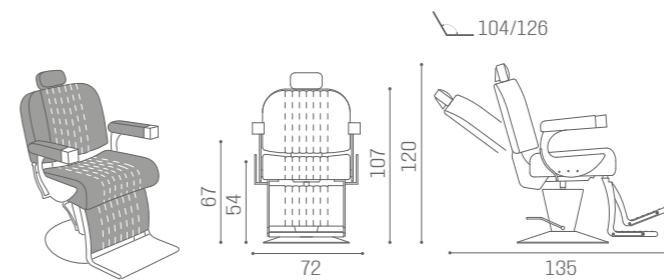

IN PHOTO:
A VINTAGE WHITE G3
B COGNAC N5

IN PHOTO:
VINTAGE BROWN F5

BARBER

EXÉCUTIF

RC/121
€439

RC/121-5
€499

COLOURS A ● B ○

SH/278-6
€3.749