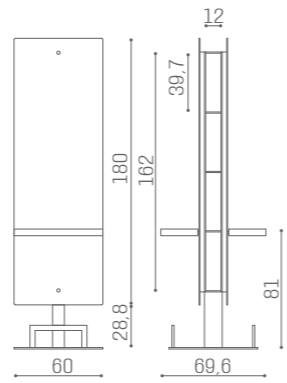

REMOTE CONTROL FOR MULTICOLOUR RGB LIGHTING

MIRRORS LUNAR

ALUMINIUM - MIRROR
MI/372-07
€2.189

ALUMINIUM
MI/372-06
€2.189

MIRRORS LUNAR

ALUMINIUM - MIRROR
MI/370-07
€869

ALUMINIUM
MI/370-06
€869

SERVER AVAILABLE SEE PAGE 95