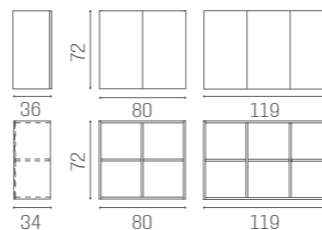

MOKA
04

OAK
05

WHITE
ASH 06

GLASS TOP

INCLUDED WITH
WO/138 - WO/139
WO/143 - WO/144
WO/145

WO/138
€1.249

WO/144
€1.499

WO/139
€1.249