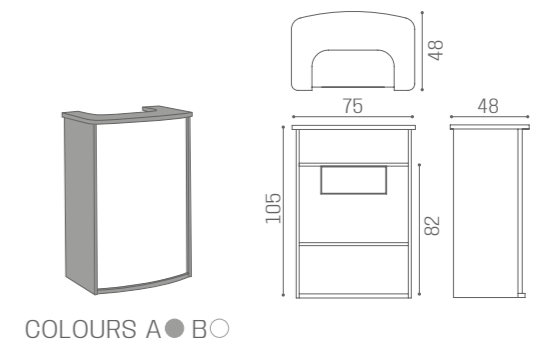

DESKS HI-POD

RD/310
€1.499

RD/350
€999

AVAILABLE IN THE MATERIALS

VINTAGE 01	BLACK ASH 02	CEMENT GREY 03	MOKA 04	OAK 05	WHITE ASH 06

AVAILABLE IN THE MATERIALS

VINTAGE 01	BLACK ASH 02	CEMENT GREY 03	MOKA 04	OAK 05	WHITE ASH 06