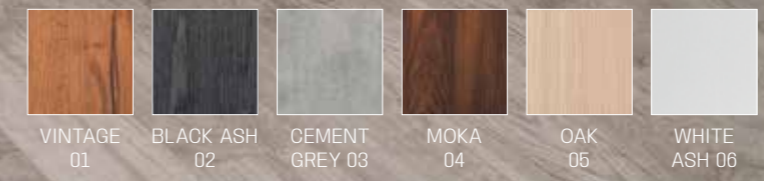

AVAILABLE IN THE MATERIALS

MM/110
€2.999