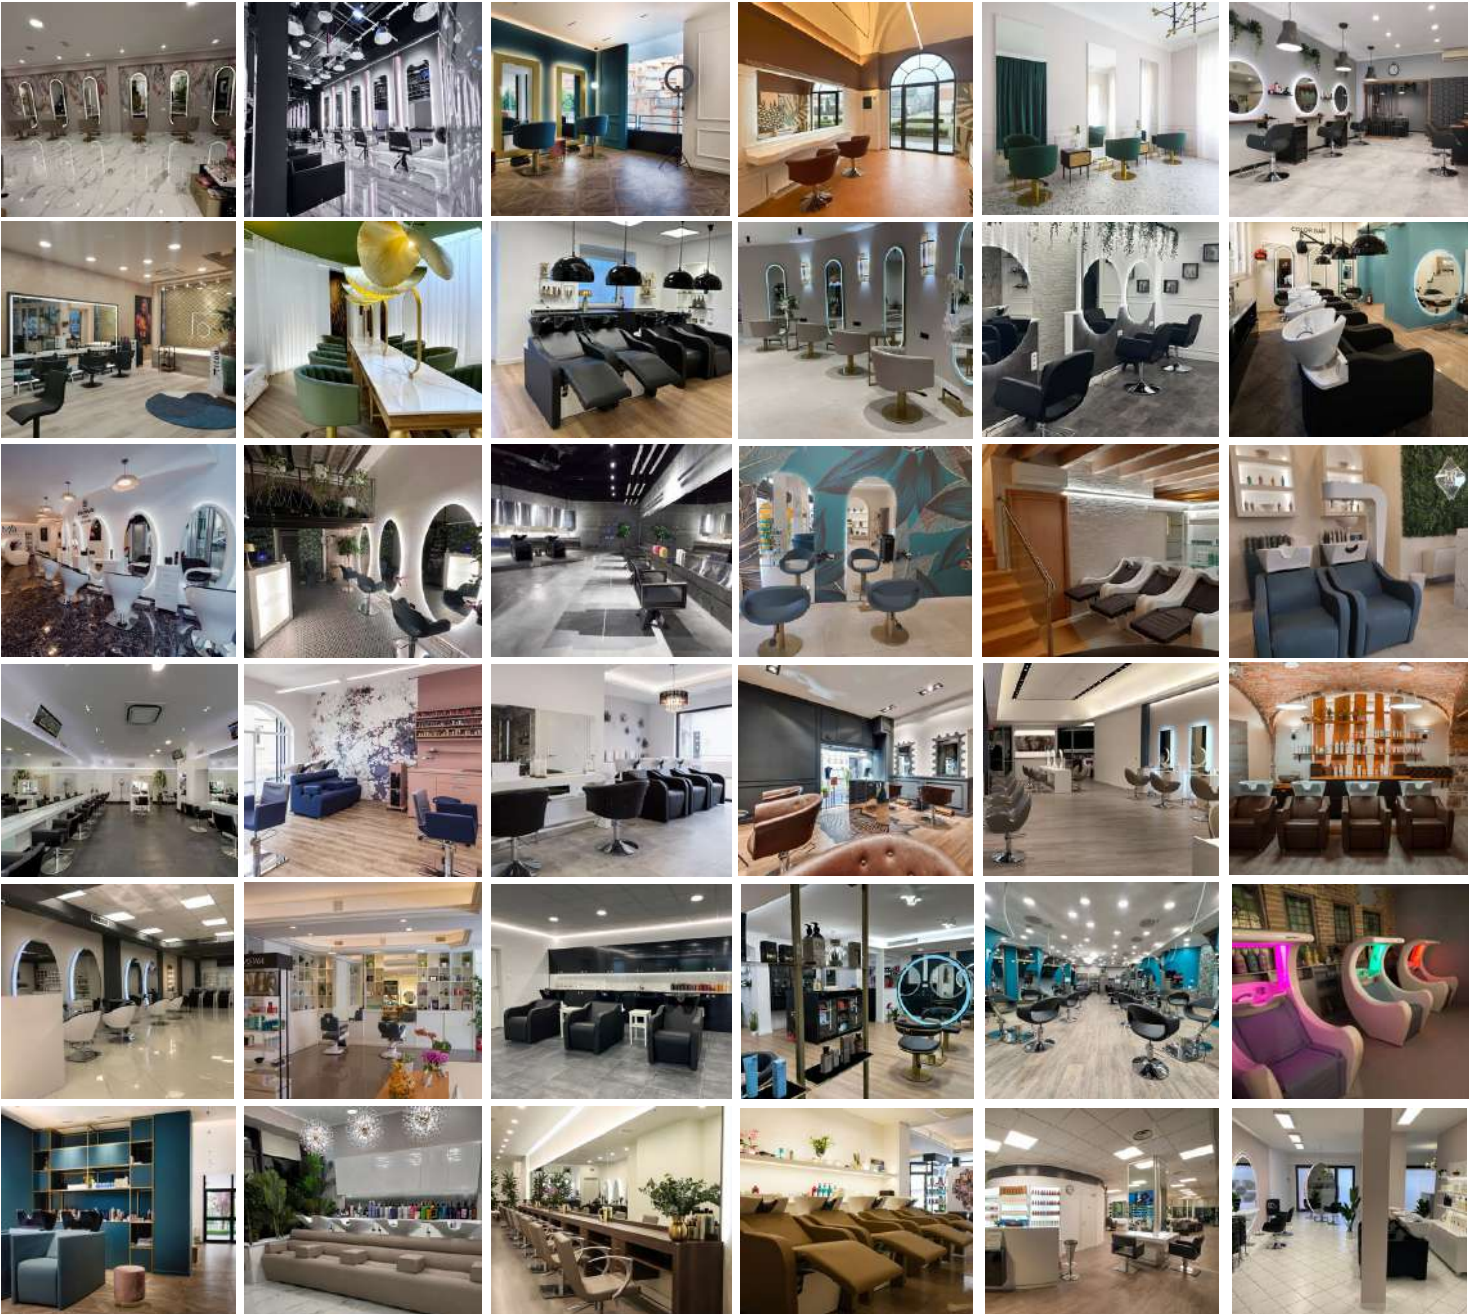

 **VEZZOSI**

PROMO 2024 

OUR HEADOFFICE

OUR PRODUCTION MADE IN ITALY

OUR SALONS

WASHUNITS WITH OZONE

The ozone generator ozones the mains water used to wash hair in hair salons. Ozone is a gas with a high oxidizing power capable of sanitizing skin and hair. This gas is completely ecological as, after carrying out its oxidizing function, it returns oxygen without leaving harmful residues.